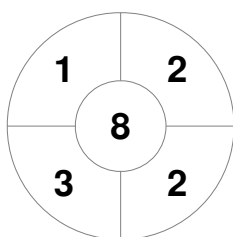

Match Statistics

Match #	Date	Time	Pool / Class	Pitch
3	10 Apr 2022	10:00	Round Robin	UDEL - Pitch 1

Oranje-Gottaloveit! Platinum	Official	1	2	3	4	T	Alpha Hockey
	ORJ	0	0	1	0	1	
	ALPHA	0	0	0	0	0	

Penalty Corners

ORJ

ALPHA

Circle Entries

ORJ

ALPHA

Shots

ORJ

ALPHA