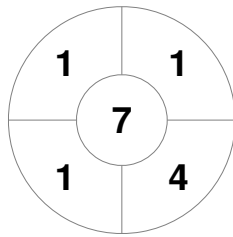

Match Statistics

| Match # | Date | Time | Pool / Class | Pitch |
|---------|-------------|-------|--------------|----------------|
| 32 | 15 May 2022 | 17:00 | Round Robin | UDEL - Pitch 2 |

| | | | | | | | |
|-----------|----------|---|---|---|---|---|-------|
| Rebels FH | Official | 1 | 2 | 3 | 4 | T | SPark |
| | REBEL | 0 | 0 | 0 | 0 | 0 | |
| | SPK | 0 | 1 | 2 | 1 | 4 | |

Penalty Corners

REBEL

SPK

REBEL

SPK

Circle Entries

REBEL

SPK