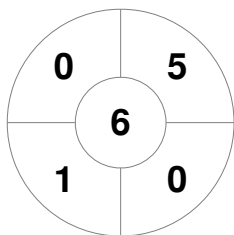

Women's Big Apple Indoor Tournament 2024

1 - 3 Mar 2024
Spring City, PA

Match Statistics

Match #	Date	Time	Pool / Class	Pitch
12	02 Mar 2024	16:15	W2	Court 3

Virginia Beach Rockfish			
GK Subs			

Official	1	2	3	4	T
RCKFSH	0	0	1	1	2
WDC DRGNS	1	1	1	0	3

DC Dragons			
GK Subs			

Penalty Corners

RCKFSH

WDC DRGNS

RCKFSH

WDC DRGNS

Circle Entries

Shots