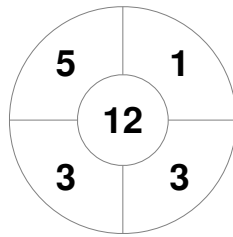

**Maryland Legacy**

|          |   |   |   |   |   |
|----------|---|---|---|---|---|
| Official | 1 | 2 | 3 | 4 | T |
| MD LGCY  | 0 | 0 | 0 | 0 | 0 |
| WASH     | 2 | 0 | 0 | 2 | 4 |

**Washington Wolves**

**Penalty Corners**

**MD LGCY**

**WASH**

**MD LGCY**

**WASH**

**Circle Entries**

**Shots**

**MD LGCY**