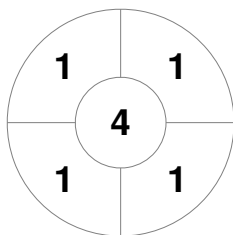

Women's Big Apple Indoor Tournament 2024

1 - 3 Mar 2024
Spring City, PA

Match Statistics

Match #	Date	Time	Pool / Class	Pitch
18	03 Mar 2024	08:55	W2	Court 3

Philly Hockey Club			
GK Subs			

Official	1	2	3	4	T
PHC	1	1	4	2	8
RCKFSH	0	0	0	0	0

Virginia Beach Rockfish			
GK Subs			

Penalty Corners

PHC

RCKFSH

PHC

RCKFSH

Circle Entries

Shots