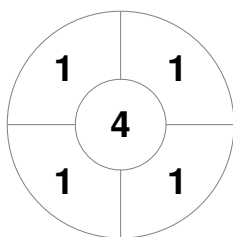

Women's Big Apple Indoor Tournament 2024

1 - 3 Mar 2024  
Spring City, PA

Match Statistics

Match #	Date	Time	Pool / Class	Pitch
18	03 Mar 2024	08:55	W2	Court 3

<b>Philly Hockey Club</b>			
GK Subs			

Official	1	2	3	4	T
PHC	1	1	4	2	8
RCKFSH	0	0	0	0	0

<b>Virginia Beach Rockfish</b>			
GK Subs			

Penalty Corners

PHC

RCKFSH

PHC

RCKFSH

Circle Entries

Shots